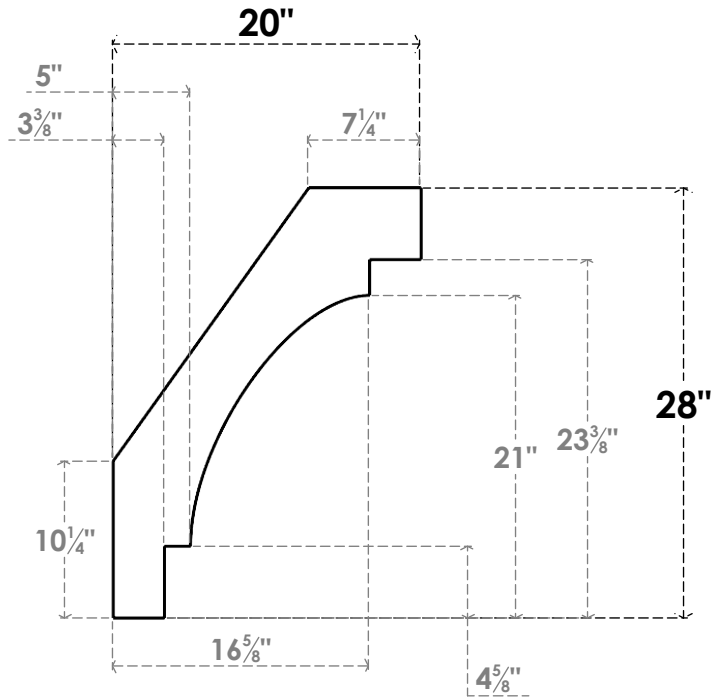

ITEM NUMBER: BRCPC035X20000X28000MRC

3 1/2"W X 20"D X 28"H MERCED ARCHITECTURAL GRADE PVC CLOSED KNEE BRACE

SIDE PROFILE

FRONT PROFILE

ISOMETRIC

EKENA MILLWORK
2300 WEST MAIN ST.
CLARKSVILLE, TX 75426
TOLL FREE: 866-607-0453
WWW.EKENAMILLWORK.COM