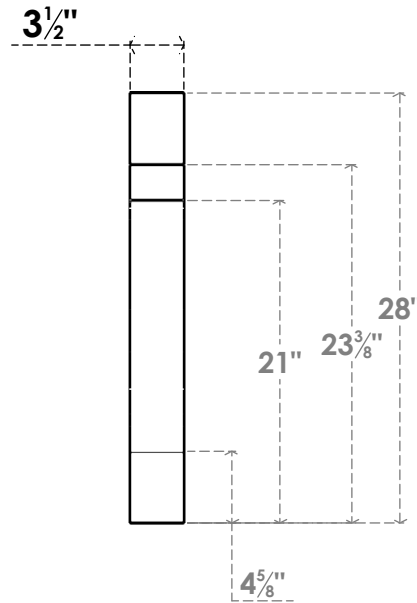

ITEM NUMBER: BRCPC035X20000X28000MRC

3 1/2"W X 20"D X 28"H MERCED ARCHITECTURAL GRADE PVC CLOSED KNEE BRACE

SIDE PROFILE

FRONT PROFILE

ISOMETRIC

EKENA MILLWORK
2300 WEST MAIN ST.
CLARKSVILLE, TX 75426
TOLL FREE: 866-607-0453
WWW.EKENAMILLWORK.COM